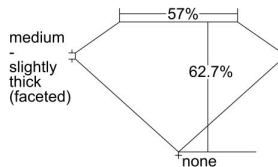

GIA®

FACSIMILE

GIA REPORT

7328638141

Verify this report at GIA.edu

GIA NATURAL DIAMOND DOSSIER®

April 28, 2019
GIA Report Number 7328638141
Shape and Cutting Style ..... Oval Brilliant
Measurements ..... 5.81 x 4.30 x 2.70 mm

GRADING RESULTS

Carat Weight ..... 0.45 carat
Color Grade ..... K
Clarity Grade VVS1

ADDITIONAL GRADING INFORMATION

Polish ..... Excellent
Symmetry ..... Very Good
Fluorescence ..... Faint
Clarity Characteristics..... Pinpoint, Cloud, Indented Natural,
Surface Graining

Inscription(s): GIA 7328638141

PROPORTIONS

Profile not to actual proportions

GRADING SCALES

GIA COLOR SCALE		GIA CLARITY SCALE		
COLORLESS	D	VERY VERY SLIGHTLY INCLUDED	FLAWLESS	
	E		INTERNALLY FLAWLESS	
	F		VVS₁	
	G		VVS₂	
	NEAR COLORLESS	H	VERY SLIGHTLY INCLUDED	VS₁
		I		VS₂
		J	SLIGHTLY INCLUDED	S₁
		K		S₂
		L		I₁
		M		I₂
FAINT	N	INCLUDED	I₃	
	O			
	P			
	Q			
	R			
	S			
VERT LIGHT	T			
	U			
	V			
	W			
	X			
	Y			
LIGHT	Z