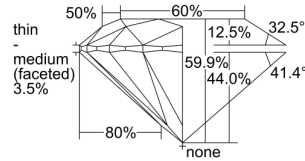

GIA®

FACSIMILE

GIA REPORT

7328181135

Verify this report at GIA.edu

GIA NATURAL DIAMOND DOSSIER®

March 08, 2019
GIA Report Number 7328181135
Shape and Cutting Style ..... Round Brilliant
Measurements ..... 4.35 - 4.38 x 2.62 mm

GRADING RESULTS

Carat Weight ..... 0.30 carat
Color Grade ..... E
Clarity Grade VS1
Cut Grade ..... Excellent

ADDITIONAL GRADING INFORMATION

Polish ..... Excellent
Symmetry ..... Excellent
Fluorescence ..... None
Clarity Characteristics..... Crystal, Feather, Pinpoint, Cloud
Inscription(s): GIA 7328181135

PROPORTIONS

Profile to actual proportions

GRADING SCALES

GIA COLOR SCALE	GIA CLARITY SCALE	GIA CUT SCALE	
D	FLAWLESS	EXCELLENT	
E	INTERNALLY FLAWLESS		
F		VVS₁	VERY GOOD
G	VVS₂		
H	VS₁	GOOD	
I	VS₂		
J	SI₁	FAIR	
K	SI₂		
L	I₁	POOR	
M	I₂		
N	I₃		
O			
P			
Q			
R			
S			
T			
U			
V			
W			
X			
Y			
Z