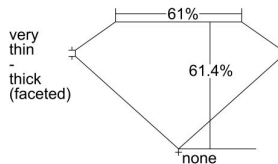

GIA®

FACSIMILE

GIA REPORT

7328072636

Verify this report at GIA.edu

GIA NATURAL DIAMOND DOSSIER®

February 28, 2019

GIA Report Number 7328072636

Shape and Cutting Style ..... Oval Brilliant

Measurements ..... 6.18 x 4.54 x 2.79 mm

GRADING RESULTS

Carat Weight ..... 0.51 carat

Color Grade ..... F

Clarity Grade VS1

ADDITIONAL GRADING INFORMATION

Polish ..... Excellent

Symmetry ..... Very Good

Fluorescence ..... None

Clarity Characteristics..... Feather, Pinpoint

Inscription(s): GIA 7328072636

PROPORTIONS

Profile not to actual proportions

GRADING SCALES

GIA COLOR SCALE		GIA CLARITY SCALE			
COLORLESS	D	VERY VERY SLIGHTLY INCLUDED	FLAWLESS		
	E		INTERNALLY FLAWLESS		
	F	VERY SLIGHTLY INCLUDED	VS₁		
	G		VS₂		
	H		VS₁		
	NEAR COLORLESS	I	SLIGHTLY INCLUDED	VS₂	
		J		SI₁	
		FAINT	K	INCLUDED	SI₂
			L		I₁
			M		I₂
VERT LIGHT	N	INCLUDED	I₃		
	O				
	P				
	Q				
	R				
LIGHT	S				
	T				
	U				
	V				
	W				
	X				
	Y				
	Z