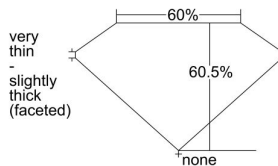

GIA®

FACSIMILE

GIA REPORT 7328065105

Verify this report at GIA.edu

GIA NATURAL DIAMOND DOSSIER®

February 27, 2019

GIA Report Number 7328065105

Shape and Cutting Style ..... Oval Brilliant

Measurements ..... 6.37 x 4.53 x 2.74 mm

GRADING RESULTS

Carat Weight ..... 0.50 carat

Color Grade ..... E

Clarity Grade VS1

ADDITIONAL GRADING INFORMATION

Polish ..... Excellent

Symmetry ..... Good

Fluorescence ..... Faint

Clarity Characteristics..... Crystal, Feather, Pinpoint, Needle

Inscription(s): GIA 7328065105

PROPORTIONS

Profile not to actual proportions

GRADING SCALES

GIA COLOR SCALE		GIA CLARITY SCALE	
COLORLESS	D	VERY VERY SLIGHTLY INCLUDED	FLAWLESS
	E		INTERNALLY FLAWLESS
	F		VVS₁
	G		VVS₂
	H		VS₁
	I		VS₂
	J		SI₁
	K		SI₂
	L		I₁
	M		I₂
NEAR COLORLESS	N	SLIGHTLY INCLUDED	I₃
	O		
	P		
	Q		
FAINT	R		
	S		
	T		
	U		
VERY LIGHT	V		
	W		
	X		
	Y		
LIGHT	Z