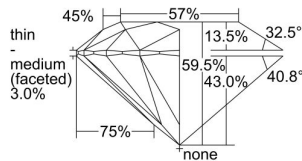

GIA®

FACSIMILE

GIA REPORT

7328051157

Verify this report at GIA.edu

GIA NATURAL DIAMOND DOSSIER®

February 25, 2019

GIA Report Number 7328051157

Shape and Cutting Style ..... Round Brilliant

Measurements ..... 4.38 - 4.41 x 2.61 mm

GRADING RESULTS

Carat Weight ..... 0.30 carat

Color Grade ..... F

Clarity Grade VS1

Cut Grade ..... Excellent

ADDITIONAL GRADING INFORMATION

Polish ..... Excellent

Symmetry ..... Excellent

Fluorescence ..... None

Clarity Characteristics ..... Cloud

Inscription(s): GIA 7328051157

PROPORTIONS

Profile to actual proportions

GRADING SCALES

GIA COLOR SCALE

COLORESS	D
	E
	F
	G
	H
	I
	J
NEAR COLORESS	K
	L
Faint	M
	N
	O
	P
	Q
	R
	S
	T
	U
	V
	W
	X
	Y
Light	Z

GIA CLARITY SCALE

	FLAWLESS
	INTERNALLY FLAWLESS
VERY VERY SLIGHTLY INCLUDED	VVS₁
	VVS₂
VERY SLIGHTLY INCLUDED	VS₁
	VS₂
SLIGHTLY INCLUDED	SI₁
	SI₂
	I₁
	I₂
INCLUDED	I₃

GIA CUT SCALE

	EXCELLENT
	VERY GOOD
	GOOD
	FAIR
	POOR