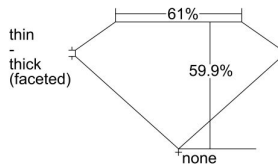

GIA®

FACSIMILE

GIA REPORT

7321441378

Verify this report at gia.edu

GIA NATURAL DIAMOND DOSSIER®

April 05, 2019
GIA Report Number 7321441378
Shape and Cutting Style ..... Oval Brilliant
Measurements ..... 6.65 x 4.60 x 2.76 mm

GRADING RESULTS

Carat Weight ..... 0.56 carat
Color Grade ..... E
Clarity Grade S11

ADDITIONAL GRADING INFORMATION

Polish ..... Excellent
Symmetry ..... Very Good
Fluorescence ..... None
Clarity Characteristics ..... Crystal, Feather
Inscription(s): GIA 7321441378

PROPORTIONS

Profile not to actual proportions

GRADING SCALES

GIA COLOR SCALE		GIA CLARITY SCALE			
COLORLESS	D	VERY VERY SLIGHTLY INCLUDED	FLAWLESS		
	E		INTERNALLY FLAWLESS		
	F	VERY SLIGHTLY INCLUDED	VVS₁		
	G		VVS₂		
	H		VS₁		
	NEAR COLORLESS	I	SLIGHTLY INCLUDED	VS₂	
		J		S1₁	
		FAINT	K	INCLUDED	S1₂
			L		I₁
			M		I₂
VERT LIGHT	N	INCLUDED	I₃		
	O				
	P				
	Q				
	R				
	S				
	T				
LIGHT	U				
	V				
	W				
	X				
Y					
Z