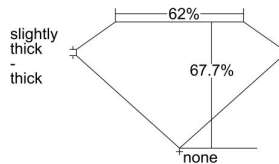

GIA®

FACSIMILE

GIA REPORT

7318878816

Verify this report at GIA.edu

GIA NATURAL DIAMOND DOSSIER®

February 04, 2019

GIA Report Number 7318878816

Shape and Cutting Style ..... Square Emerald Cut

Measurements ..... 5.13 x 5.09 x 3.44 mm

GRADING RESULTS

Carat Weight ..... 0.81 carat

Color Grade ..... E

Clarity Grade VS1

ADDITIONAL GRADING INFORMATION

Polish ..... Excellent

Symmetry ..... Excellent

Fluorescence ..... None

Clarity Characteristics ..... Cloud, Pinpoint

Inscription(s): GIA 7318878816

PROPORTIONS

Profile not to actual proportions

GRADING SCALES

GIA COLOR SCALE		GIA CLARITY SCALE			
COLORLESS	D	VERY VERY SLIGHTLY INCLUDED	FLAWLESS		
	E		INTERNALLY FLAWLESS		
	F	VERY SLIGHTLY INCLUDED	VS₁		
	G		VS₂		
	H		VS₁		
	NEAR COLORLESS	I	SLIGHTLY INCLUDED	VS₂	
		J		SI₁	
		FAINT	K	INCLUDED	SI₂
			L		I₁
			M		I₂
VERT LIGHT	N	INCLUDED	I₃		
	O				
	P				
	Q				
	R				
	S				
	T				
LIGHT	U				
	V				
	W				
	X				
Y					
Z