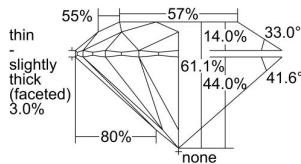

GIA®

FACSIMILE

GIA REPORT

7318228688

Verify this report at GIA.edu

GIA NATURAL DIAMOND DOSSIER®

November 08, 2018
GIA Report Number 7318228688
Shape and Cutting Style ..... Round Brilliant
Measurements ..... 3.81 - 3.85 x 2.34 mm

GRADING RESULTS

Carat Weight ..... 0.20 carat
Color Grade ..... F
Clarity Grade VVS1
Cut Grade ..... Excellent

ADDITIONAL GRADING INFORMATION

Polish ..... Excellent
Symmetry ..... Excellent
Fluorescence ..... None
Clarity Characteristics ..... Pinpoint
Inscription(s): GIA 7318228688

PROPORTIONS

Profile to actual proportions

GRADING SCALES

GIA COLOR SCALE

COLORLESS	D
	E
	F
	G
	H
	I
	J
NEAR COLORLESS	K
	L
Faint	M
	N
	O
	P
	Q
	R
	S
	T
	U
	V
	W
	X
	Y
LIGHT	Z

GIA CLARITY SCALE

FLAWLESS	VERY VERY SLIGHTLY INCLUDED	VVS₁	VVS₂	VS₁	VS₂	SLIGHTLY INCLUDED	SI₁	SI₂	I₁	I₂	I₃	
												VERY SLIGHTLY INCLUDED

GIA CUT SCALE

EXCELLENT
VERY GOOD
GOOD
FAIR
POOR