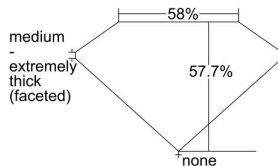

GIA®

FACSIMILE

GIA REPORT 7311784414

Verify this report at GIA.edu

GIA NATURAL DIAMOND DOSSIER®

January 24, 2019
GIA Report Number 7311784414
Shape and Cutting Style ..... Heart Brilliant
Measurements ..... 4.78 x 5.52 x 3.19 mm

GRADING RESULTS

Carat Weight ..... 0.50 carat
Color Grade ..... F
Clarity Grade S11

ADDITIONAL GRADING INFORMATION

Polish ..... Excellent
Symmetry ..... Very Good
Fluorescence ..... None
Clarity Characteristics..... Twinning Wisp, Feather, Cloud
Inscription(s): GIA 7311784414

PROPORTIONS

Profile not to actual proportions

GRADING SCALES

GIA COLOR SCALE		GIA CLARITY SCALE			
COLORLESS	D	VERY VERY SLIGHTLY INCLUDED	FLAWLESS		
	E		INTERNALLY FLAWLESS		
	F	VERY SLIGHTLY INCLUDED	VVS₁		
	G		VVS₂		
	H		VS₁		
	NEAR COLORLESS	I	SLIGHTLY INCLUDED	VS₂	
		J		S1₁	
		FAINT	K	INCLUDED	S1₂
			L		I₁
			M		I₂
VERTICALLY LIGHT	N	INCLUDED	I₃		
	O				
	P				
	Q				
	R				
LIGHT	S				
	T				
	U				
	V				
	W				
	X				
	Y				
	Z