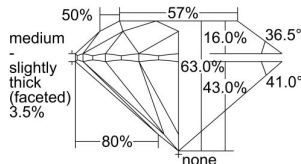

GIA®

FACSIMILE

GIA REPORT 7311618208

Verify this report at GIA.edu

GIA NATURAL DIAMOND DOSSIER®

January 07, 2019
GIA Report Number 7311618208
Shape and Cutting Style ..... Round Brilliant
Measurements ..... 4.66 - 4.70 x 2.95 mm

GRADING RESULTS

Carat Weight ..... 0.40 carat
Color Grade ..... K
Clarity Grade VVS2
Cut Grade ..... Excellent

ADDITIONAL GRADING INFORMATION

Polish ..... Excellent
Symmetry ..... Excellent
Fluorescence ..... None
Clarity Characteristics ..... Pinpoint, Needle
Inscription(s): GIA 7311618208

PROPORTIONS

Profile to actual proportions

GRADING SCALES

GIA COLOR SCALE	GIA CLARITY SCALE	GIA CUT SCALE	
D	FLAWLESS	EXCELLENT	
E	INTERNALLY FLAWLESS		
F		VVS₁	VERY GOOD
G	VVS₂		
H	VS₁	GOOD	
I	VS₂		
J	SI₁	FAIR	
K	SI₂		
L	I₁	POOR	
M			
N			
O	I₂		
P			
Q	I₃		
R			
S			
T			
U			
V			
W			
X			
Y			
Z