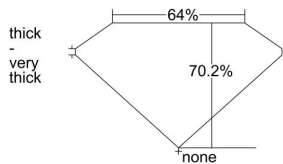

GIA®

FACSIMILE

GIA REPORT 7308422351

Verify this report at gia.edu

GIA DIAMOND DOSSIER®

September 06, 2018
GIA Report Number 7308422351
Shape and Cutting Style ..... Emerald Cut
Measurements ..... 6.02 x 4.46 x 3.13 mm

GRADING RESULTS

Carat Weight ..... 0.80 carat
Color Grade ..... F
Clarity Grade VS2

ADDITIONAL GRADING INFORMATION

Polish ..... Excellent
Symmetry ..... Very Good
Fluorescence ..... None
Clarity Characteristics ..... Crystal, Cloud
Inscription(s): GIA 7308422351

PROPORTIONS

Profile not to actual proportions

GRADING SCALES

GIA COLOR SCALE		GIA CLARITY SCALE			
COLORLESS	D	VERY VERY SLIGHTLY INCLUDED	FLAWLESS		
	E		INTERNALLY FLAWLESS		
	F	VERY SLIGHTLY INCLUDED	VVS₁		
	G		VVS₂		
	H		VS₁		
	NEAR COLORLESS	I	SLIGHTLY INCLUDED	VS₂	
		J		SI₁	
		FAINT	K	INCLUDED	SI₂
			L		I₁
			M		I₂
VERY LIGHT	N	LIGHT	I₃		
	O				
	P				
	Q				
LIGHT	R				
	S				
	T				
	U				
	V				
	Z