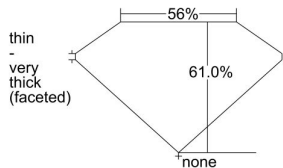

GIA®

FACSIMILE

GIA REPORT 7306174202

Verify this report at gia.edu

GIA NATURAL DIAMOND DOSSIER®

August 13, 2018
GIA Report Number 7306174202
Shape and Cutting Style ..... Heart Brilliant
Measurements ..... 5.84 x 6.43 x 3.92 mm

GRADING RESULTS

Carat Weight ..... 0.85 carat
Color Grade ..... J
Clarity Grade VVS1

ADDITIONAL GRADING INFORMATION

Polish ..... Excellent
Symmetry ..... Good
Fluorescence ..... None
Clarity Characteristics ..... Pinpoint
Inscription(s): GIA 7306174202

PROPORTIONS

Profile not to actual proportions

GRADING SCALES

GIA COLOR SCALE		GIA CLARITY SCALE			
COLORLESS	D	VERY VERY SLIGHTLY INCLUDED	FLAWLESS		
	E		INTERNALLY FLAWLESS		
	F	VERY SLIGHTLY INCLUDED	VVS₁		
	G		VVS₂		
	H		VS₁		
	NEAR COLORLESS	I	SLIGHTLY INCLUDED	VS₂	
		J		SI₁	
		FAINT	K	INCLUDED	SI₂
			L		I₁
			M		I₂
VERT LIGHT			N	INCLUDED	I₃
			O		
			P		
	Q				
LIGHT	R				
	S				
	T				
	U				
	V				
	Z