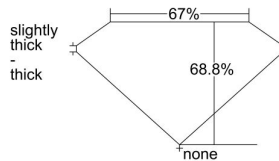

GIA®

FACSIMILE

GIA REPORT

7298680816

Verify this report at GIA.edu

GIA NATURAL DIAMOND DOSSIER®

July 04, 2018
GIA Report Number 7298680816
Shape and Cutting Style ..... Square Emerald Cut
Measurements ..... 4.52 x 4.44 x 3.06 mm

GRADING RESULTS

Carat Weight ..... 0.54 carat
Color Grade ..... E
Clarity Grade VS2

ADDITIONAL GRADING INFORMATION

Polish ..... Excellent
Symmetry ..... Excellent
Fluorescence ..... None
Clarity Characteristics ..... Cloud, Crystal
Inscription(s): GIA 7298680816

PROPORTIONS

Profile not to actual proportions

GRADING SCALES

GIA COLOR SCALE		GIA CLARITY SCALE			
COLORLESS	D	VERY VERY SLIGHTLY INCLUDED	FLAWLESS		
	E		INTERNALLY FLAWLESS		
	F		VVS₁		
	G		VVS₂		
	NEAR COLORLESS	H	VERY SLIGHTLY INCLUDED	VS₁	
		I		VS₂	
		FAINT	J	SLIGHTLY INCLUDED	SI₁
			K		SI₂
	L		I₁		
	VERT LIGHT		M	INCLUDED	I₂
N			I₃		
O					
P					
LIGHT	Q				
	R				
	S				
	T				
	U				
	V				
W					
X					
Y					
Z