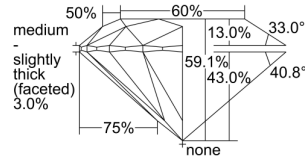

GIA®

FACSIMILE

GIA REPORT 7293985734

Verify this report at GIA.edu

GIA NATURAL DIAMOND DOSSIER®

July 27, 2018
GIA Report Number **7293985734**
Shape and Cutting Style ..... **Round Brilliant**
Measurements ..... **4.39 - 4.41 x 2.60 mm**

GRADING RESULTS

Carat Weight ..... **0.30 carat**
Color Grade ..... **E**
Clarity Grade **S12**
Cut Grade ..... **Excellent**

ADDITIONAL GRADING INFORMATION

Polish ..... **Excellent**
Symmetry ..... **Excellent**
Fluorescence ..... **None**
Clarity Characteristics ..... **Crystal**
Inscription(s): **GIA 7293985734**

PROPORTIONS

Profile to actual proportions

GRADING SCALES

GIA COLOR SCALE	GIA CLARITY SCALE	GIA CUT SCALE	
D	FLAWLESS	EXCELLENT	
E	INTERNALLY FLAWLESS		
F		VVS₁	VERY GOOD
G	VVS₂		
H	VS₁	GOOD	
I	VS₂		
J	S1₁	FAIR	
K	S1₂		
L	I₁	POOR	
M	I₂		
N	I₃		
O			
P			
Q			
R			
S			
T			
U			
V			
W			
X			
Y			
Z