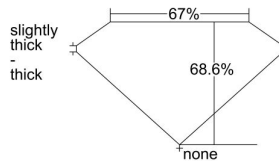

GIA®

FACSIMILE

GIA REPORT

7291682386

Verify this report at GIA.edu

GIA NATURAL DIAMOND DOSSIER®

July 05, 2018
GIA Report Number 7291682386
Shape and Cutting Style ..... Square Emerald Cut
Measurements ..... 4.67 x 4.59 x 3.15 mm

GRADING RESULTS

Carat Weight ..... 0.61 carat
Color Grade ..... F
Clarity Grade VVS2

ADDITIONAL GRADING INFORMATION

Polish ..... Excellent
Symmetry ..... Very Good
Fluorescence ..... None
Clarity Characteristics..... Needle, Pinpoint, Cloud
Inscription(s): GIA 7291682386

PROPORTIONS

Profile not to actual proportions

GRADING SCALES

GIA COLOR SCALE		GIA CLARITY SCALE			
COLORLESS	D	VERY VERY SLIGHTLY INCLUDED	FLAWLESS		
	E		INTERNALLY FLAWLESS		
	F	VERY SLIGHTLY INCLUDED	VVS₁		
	G		VVS₂		
	H		VS₁		
	NEAR COLORLESS	I	SLIGHTLY INCLUDED	VS₂	
		J		SI₁	
		FAINT	K	INCLUDED	SI₂
			L		I₁
			M		I₂
VERTICALLY LIGHT			N	INCLUDED	I₃
			O		
			P		
	Q				
LIGHT	R				
	S				
	T				
	U				
	V				
	Z