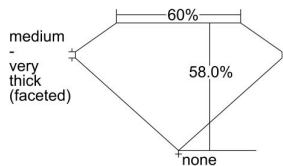

GIA®

FACSIMILE

GIA REPORT 7283222819

Verify this report at GIA.edu

GIA NATURAL DIAMOND DOSSIER®

February 23, 2018
GIA Report Number 7283222819
Shape and Cutting Style ..... Heart Brilliant
Measurements ..... 4.90 x 5.51 x 3.20 mm

GRADING RESULTS

Carat Weight ..... 0.50 carat
Color Grade ..... E
Clarity Grade VS1

ADDITIONAL GRADING INFORMATION

Polish ..... Excellent
Symmetry ..... Good
Fluorescence ..... None
Clarity Characteristics ..... Feather, Cloud, Pinpoint
Inscription(s): GIA 7283222819

PROPORTIONS

Profile not to actual proportions

GRADING SCALES

GIA COLOR SCALE		GIA CLARITY SCALE		
COLORLESS	D	VERY VERY SLIGHTLY INCLUDED	FLAWLESS	
	E		INTERNALLY FLAWLESS	
	F		VVS₁	
	G		VVS₂	
	NEAR COLORLESS	H	VERY SLIGHTLY INCLUDED	VS₁
		I		VS₂
		J	SLIGHTLY INCLUDED	SI₁
		K		SI₂
	FAINT	L	INCLUDED	I₁
		M		I₂
N		I₃		
VERTICALLY COLORLESS		O		
		P		
		Q		
	R			
	S			
	T			
LIGHT	U			
	V			
	W			
	X			
	Y			
	Z