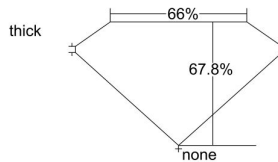

GIA®

FACSIMILE

GIA REPORT 7282762815

Verify this report at GIA.edu

GIA NATURAL DIAMOND DOSSIER®

April 12, 2018
GIA Report Number 7282762815
Shape and Cutting Style ..... Square Emerald Cut
Measurements ..... 4.90 x 4.80 x 3.26 mm

GRADING RESULTS

Carat Weight ..... 0.70 carat
Color Grade ..... E
Clarity Grade SI1

ADDITIONAL GRADING INFORMATION

Polish ..... Very Good
Symmetry ..... Very Good
Fluorescence ..... None
Clarity Characteristics..... Cloud, Crystal, Feather
Inscription(s): GIA 7282762815

PROPORTIONS

Profile not to actual proportions

GRADING SCALES

GIA COLOR SCALE		GIA CLARITY SCALE	
COLORLESS	D	VERY VERY SLIGHTLY INCLUDED	FLAWLESS
	E		INTERNALLY FLAWLESS
	F		VVS₁
	G		VVS₂
	H		VS₁
	I		VS₂
	J		SI₁
	K		SI₂
	L		I₁
	M		I₂
NEAR COLORLESS	N	SLIGHTLY INCLUDED	I₃
	O		
	P		
	Q		
FAINT	R		
	S		
	T		
	U		
VERT LIGHT	V		
	W		
	X		
	Y		
LIGHT	Z