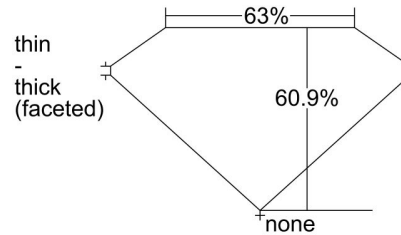

GIA NATURAL DIAMOND GRADING REPORT

April 03, 2018
GIA Report Number 7282548235
Shape and Cutting Style Oval Brilliant
Measurements 8.86 x 6.58 x 4.01 mm

GRADING RESULTS

Carat Weight 1.50 carat
Color Grade E
Clarity Grade VS1

Profile not to actual proportions

CLARITY CHARACTERISTICS

KEY TO SYMBOLS*

- Feather
- Indented Natural
- Pinpoint
- Cloud
- Natural

* Red symbols denote internal characteristics (inclusions). Green or black symbols denote external characteristics (blemishes). Diagram is an approximate representation of the diamond, and symbols shown indicate type, position, and approximate size of clarity characteristics. All clarity characteristics may not be shown. Details of finish are not shown.