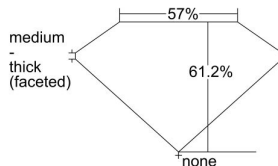

GIA®

FACSIMILE

GIA REPORT 7276732053

Verify this report at GIA.edu

GIA NATURAL DIAMOND DOSSIER®

January 05, 2018
GIA Report Number 7276732053
Shape and Cutting Style ..... Marquise Brilliant
Measurements ..... 9.37 x 4.72 x 2.89 mm

GRADING RESULTS

Carat Weight ..... 0.72 carat
Color Grade ..... D
Clarity Grade SI1

ADDITIONAL GRADING INFORMATION

Polish ..... Excellent
Symmetry ..... Very Good
Fluorescence ..... Faint
Clarity Characteristics ..... Crystal
Inscription(s): GIA 7276732053

PROPORTIONS

Profile not to actual proportions

GRADING SCALES

GIA COLOR SCALE		GIA CLARITY SCALE			
COLORLESS	D	VERY VERY SLIGHTLY INCLUDED	FLAWLESS		
	E		INTERNALLY FLAWLESS		
	F	VERY SLIGHTLY INCLUDED	VVS₁		
	G		VVS₂		
	H		VS₁		
	NEAR COLORLESS	I	SLIGHTLY INCLUDED	VS₂	
		J		SI₁	
		FAINT	K	INCLUDED	SI₂
			L		I₁
			M		I₂
VERT LIGHT	N		INCLUDED	I₃	
	O				
	P				
	Q				
LIGHT	R				
	S				
	T				
	U				
	V				
	W				
	X				
	Y				
	Z