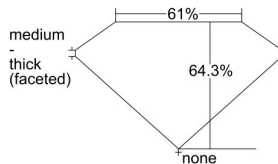

GIA®

FACSIMILE

GIA REPORT 7272811842

Verify this report at GIA.edu

GIA NATURAL DIAMOND DOSSIER®

January 11, 2018
GIA Report Number 7272811842
Shape and Cutting Style ..... Oval Brilliant
Measurements ..... 6.93 x 4.93 x 3.17 mm

GRADING RESULTS

Carat Weight ..... 0.71 carat
Color Grade ..... F
Clarity Grade VS2

ADDITIONAL GRADING INFORMATION

Polish ..... Excellent
Symmetry ..... Good
Fluorescence ..... None
Clarity Characteristics ..... Crystal, Feather
Inscription(s): GIA 7272811842

PROPORTIONS

Profile not to actual proportions

GRADING SCALES

GIA COLOR SCALE		GIA CLARITY SCALE	
COLORLESS	D	VERY VERY SLIGHTLY INCLUDED	FLAWLESS
	E		INTERNALLY FLAWLESS
	F		VVS₁
	G		VVS₂
	H		VS₁
	I		VS₂
	J		SI₁
	K		SI₂
	L		I₁
	M		I₂
NEAR COLORLESS	N	SLIGHTLY INCLUDED	I₃
	O		
	P		
	Q		
FAINT	R		
	S		
	T		
	U		
VERY LIGHT	V		
	W		
	X		
	Y		
LIGHT	Z