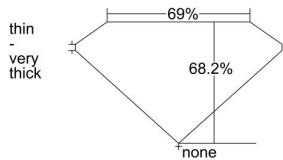

GIA®

FACSIMILE

GIA REPORT 7271931492

Verify this report at GIA.edu

GIA NATURAL DIAMOND DOSSIER®

February 04, 2018
GIA Report Number 7271931492
Shape and Cutting Style ..... **Cut-Cornered Rectangular Modified Brilliant**
Measurements ..... 5.27 x 4.77 x 3.25 mm

GRADING RESULTS

Carat Weight ..... 0.70 carat
Color Grade ..... J
Clarity Grade S11

ADDITIONAL GRADING INFORMATION

Polish ..... Very Good
Symmetry ..... Good
Fluorescence ..... Faint
Clarity Characteristics ..... Crystal
Inscription(s): GIA 7271931492

PROPORTIONS

Profile not to actual proportions

GRADING SCALES

GIA COLOR SCALE		GIA CLARITY SCALE			
COLORLESS	D	VERY VERY SLIGHTLY INCLUDED	FLAWLESS		
	E		INTERNALLY FLAWLESS		
	F	VERY SLIGHTLY INCLUDED	VVS₁		
	G		VVS₂		
	H		VS₁		
	NEAR COLORLESS	I	SLIGHTLY INCLUDED	VS₂	
		J		S1₁	
		FAINT	K	INCLUDED	S1₂
			L		I₁
			M		I₂
VERT LIGHT	N	INCLUDED	I₃		
	O				
	P				
	Q				
	R				
	S				
	T				
LIGHT	U				
	V				
	W				
	X				
Y					
Z