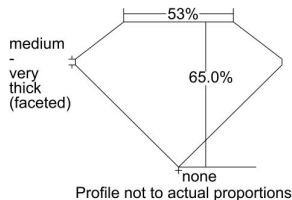

GIA®

FACSIMILE

GIA REPORT 7262698132

Verify this report at gia.edu

GIA DIAMOND DOSSIER®

August 23, 2017
GIA Report Number 7262698132
Shape and Cutting Style ..... Heart Brilliant
Measurements ..... 4.10 x 4.76 x 3.10 mm

GRADING RESULTS

Carat Weight ..... 0.35 carat
Color Grade ..... E
Clarity Grade VS1

ADDITIONAL GRADING INFORMATION

Polish ..... Very Good
Symmetry ..... Good
Fluorescence ..... None
Clarity Characteristics ..... Feather, Indented Natural
Inscription(s): GIA 7262698132

PROPORTIONS

GRADING SCALES

GIA COLOR SCALE		GIA CLARITY SCALE			
COLORLESS	D	VERY VERY SLIGHTLY INCLUDED	FLAWLESS		
	E		INTERNALLY FLAWLESS		
	F	VERY SLIGHTLY INCLUDED	VVS₁		
	G		VVS₂		
	H		VS₁		
	NEAR COLORLESS	I	SLIGHTLY INCLUDED	VS₂	
		J		SI₁	
		FAINT	K	INCLUDED	SI₂
			L		I₁
			M		I₂
VERY LIGHT	N	LIGHT	I₃		
	O				
	P				
	Q				
	R