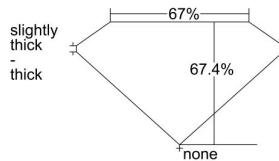

GIA®

FACSIMILE

GIA REPORT

7241405434

Verify this report at gia.edu

GIA DIAMOND DOSSIER®

December 14, 2016
GIA Report Number 7241405434
Shape and Cutting Style ..... **Cut-Cornered Rectangular Modified Brilliant**
Measurements ..... 6.16 x 4.68 x 3.15 mm

GRADING RESULTS

Carat Weight ..... 0.73 carat
Color Grade ..... H
Clarity Grade S11

ADDITIONAL GRADING INFORMATION

Polish ..... Excellent
Symmetry ..... Very Good
Fluorescence ..... None
Clarity Characteristics ..... Crystal, Cloud, Feather
Inscription(s): GIA 7241405434

PROPORTIONS

Profile not to actual proportions

GRADING SCALES

GIA COLOR SCALE		GIA CLARITY SCALE			
COLORLESS	D	VERY VERY SLIGHTLY INCLUDED	FLAWLESS		
	E		INTERNALLY FLAWLESS		
	F	VERY SLIGHTLY INCLUDED	VVS₁		
	G		VVS₂		
	H		VS₁		
	NEAR COLORLESS	I	SLIGHTLY INCLUDED	VS₂	
		J		S1₁	
		FAINT	K	INCLUDED	S1₂
			L		I₁
			M		I₂
VERT LIGHT	N	LIGHT	I₃		
	O				
	P				
	Q				
	R