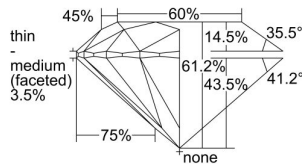

GIA®

FACSIMILE

GIA REPORT 7223992874

Verify this report at gia.edu

GIA DIAMOND DOSSIER®

June 23, 2016
GIA Report Number 7223992874
Shape and Cutting Style ..... Round Brilliant
Measurements ..... 5.71 - 5.73 x 3.50 mm

GRADING RESULTS

Carat Weight ..... 0.70 carat
Color Grade L
Clarity Grade VS2
Cut Grade ..... Excellent

ADDITIONAL GRADING INFORMATION

Polish ..... Excellent
Symmetry ..... Excellent
Fluorescence ..... Faint
Clarity Characteristics ..... Crystal, Cloud
Inscription(s): GIA 7223992874

PROPORTIONS

Profile to actual proportions

GRADING SCALES

GIA COLOR SCALE	GIA CLARITY SCALE	GIA CUT SCALE	
D	FLAWLESS	EXCELLENT	
E	INTERNALLY FLAWLESS		
F		VVS₁	VERY GOOD
G	VVS₂		
H	VS₁	GOOD	
I	VS₂		
J	SI₁	FAIR	
K	SI₂		
L	I₁	POOR	
M	I₂		
N	I₃		
O			
P			
Q			
R			
S			
T			
U			
V			
W			
X			
Y			
Z