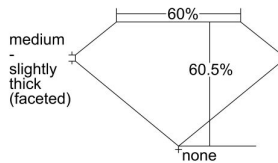

GIA®

FACSIMILE

GIA REPORT 7221598652

Verify this report at gia.edu

GIA DIAMOND DOSSIER®

May 12, 2016
GIA Report Number 7221598652
Shape and Cutting Style ..... Pear Brilliant
Measurements ..... 7.07 x 4.49 x 2.72 mm

GRADING RESULTS

Carat Weight ..... 0.52 carat
Color Grade ..... D
Clarity Grade VVS2

ADDITIONAL GRADING INFORMATION

Polish ..... Excellent
Symmetry ..... Excellent
Fluorescence ..... Faint
Clarity Characteristics ..... Cloud, Pinpoint
Inscription(s): GIA 7221598652

PROPORTIONS

Profile not to actual proportions

GRADING SCALES

GIA COLOR SCALE		GIA CLARITY SCALE	
COLORLESS	D	VERY VERY SLIGHTLY INCLUDED	FLAWLESS
	E		INTERNALLY FLAWLESS
	F		VVS₁
	G		VVS₂
	H		VS₁
	I		VS₂
NEAR COLORLESS	J	SLIGHTLY INCLUDED	SI₁
	K		SI₂
	L		I₁
	M		I₂
FAINT	N	INCLUDED	I₃
	O		
	P		
VERY LIGHT	Q		
	R		
	S		
LIGHT	T		
	U		
	V		
	W		
	X		
	Y		
	Z