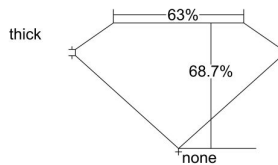

GIA®

FACSIMILE

GIA REPORT 7218524941

Verify this report at gia.edu

GIA DIAMOND DOSSIER®

February 08, 2016
GIA Report Number 7218524941
Shape and Cutting Style ..... Square Emerald Cut
Measurements ..... 5.23 x 5.19 x 3.56 mm

GRADING RESULTS

Carat Weight ..... 0.90 carat
Color Grade ..... H
Clarity Grade VS1

ADDITIONAL GRADING INFORMATION

Polish ..... Excellent
Symmetry ..... Excellent
Fluorescence ..... None
Clarity Characteristics ..... Crystal, Cloud
Inscription(s): GIA 7218524941

PROPORTIONS

Profile not to actual proportions

GRADING SCALES

GIA COLOR SCALE		GIA CLARITY SCALE			
COLORLESS	D	VERY VERY SLIGHTLY INCLUDED	FLAWLESS		
	E		INTERNALLY FLAWLESS		
	F	VERY SLIGHTLY INCLUDED	VVS₁		
	G		VVS₂		
	H		VS₁		
	NEAR COLORLESS	I	SLIGHTLY INCLUDED	VS₂	
		J		SI₁	
		FAINT	K	INCLUDED	SI₂
			L		I₁
			M		I₂
VERY LIGHT	N	LIGHT	I₃		
	O				
	P				
	Q				
LIGHT	R				
	S				
	T				
	U				
	V				
	W				
	X				
	Y				
	Z