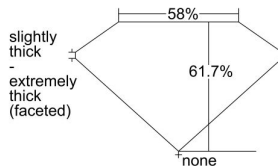

GIA®

FACSIMILE

GIA REPORT 6331534494

Verify this report at GIA.edu

GIA NATURAL DIAMOND DOSSIER®

August 22, 2019
GIA Report Number 6331534494
Shape and Cutting Style ..... Pear Brilliant
Measurements ..... 7.31 x 4.49 x 2.77 mm

GRADING RESULTS

Carat Weight ..... 0.57 carat
Color Grade ..... E
Clarity Grade VVS2

ADDITIONAL GRADING INFORMATION

Polish ..... Excellent
Symmetry ..... Very Good
Fluorescence ..... Medium Blue
Clarity Characteristics ..... Pinpoint
Inscription(s): GIA 6331534494

PROPORTIONS

Profile not to actual proportions

GRADING SCALES

GIA COLOR SCALE		GIA CLARITY SCALE			
COLORLESS	D	VERY VERY SLIGHTLY INCLUDED	FLAWLESS		
	E		INTERNALLY FLAWLESS		
	F		VVS₁		
	G		VVS₂		
	NEAR COLORLESS	H	VERY SLIGHTLY INCLUDED	VS₁	
		I		VS₂	
		FAINT	J	SLIGHTLY INCLUDED	SI₁
			K		SI₂
	L		I₁		
	VERT LIGHT		M	INCLUDED	I₂
N			I₃		
O					
LIGHT		P			
		Q			
		R			
	S				
	T				
	U				
	V				
	W				
	X				
	Y				
	Z