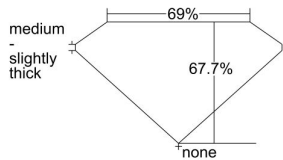

GIA®

FACSIMILE

GIA REPORT 6325648954

Verify this report at GIA.edu

GIA NATURAL DIAMOND DOSSIER®

April 29, 2019
GIA Report Number 6325648954
Shape and Cutting Style ..... Square Modified Brilliant
Measurements ..... 3.70 x 3.57 x 2.42 mm

GRADING RESULTS

Carat Weight ..... 0.25 carat
Color Grade ..... E
Clarity Grade VS2

ADDITIONAL GRADING INFORMATION

Polish ..... Excellent
Symmetry ..... Very Good
Fluorescence ..... None
Clarity Characteristics ..... Cloud, Crystal
Inscription(s): GIA 6325648954

PROPORTIONS

Profile not to actual proportions

GRADING SCALES

GIA COLOR SCALE		GIA CLARITY SCALE	
NEAR COLORLESS	D	VERY VERY SLIGHTLY INCLUDED	FLAWLESS
	E		INTERNALLY FLAWLESS
	F		VVS₁
	G		VVS₂
	H		VS₁
	I		VS₂
	J		SI₁
	K		SI₂
	L		I₁
	M		I₂
FAINT	N	SLIGHTLY INCLUDED	I₃
	O		
	P		
	Q		
VERT LIGHT	R	INCLUDED	
	S		
	T		
	U		
	V		
	W		
	X		
	Y		
LIGHT	Z