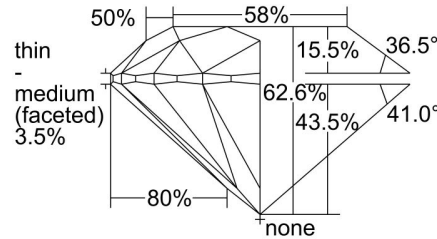

GIA NATURAL DIAMOND GRADING REPORT

April 16, 2019  
 GIA Report Number ..... 6325497328  
 Shape and Cutting Style ..... Round Brilliant  
 Measurements ..... 6.81 - 6.85 x 4.28 mm

GRADING RESULTS

Carat Weight ..... 1.23 carat  
 Color Grade ..... L  
 Clarity Grade ..... SI1  
 Cut Grade ..... Excellent

ADDITIONAL GRADING INFORMATION

Polish ..... Excellent  
 Symmetry ..... Excellent  
 Fluorescence ..... None  
 Inscription(s): GIA 6325497328

PROPORTIONS

Profile to actual proportions

CLARITY CHARACTERISTICS

KEY TO SYMBOLS\*

-  Feather
-  Needle
-  Cloud

\* Red symbols denote internal characteristics (inclusions). Green or black symbols denote external characteristics (blemishes). Diagram is an approximate representation of the diamond, and symbols shown indicate type, position, and approximate size of clarity characteristics. All clarity characteristics may not be shown. Details of finish are not shown.