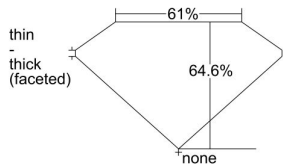

GIA®

FACSIMILE

GIA REPORT 6325482047

Verify this report at GIA.edu

GIA NATURAL DIAMOND DOSSIER®

April 11, 2019
GIA Report Number 6325482047
Shape and Cutting Style ..... Cushion Brilliant
Measurements ..... 4.67 x 4.26 x 2.75 mm

GRADING RESULTS

Carat Weight ..... 0.40 carat
Color Grade ..... F
Clarity Grade VS1

ADDITIONAL GRADING INFORMATION

Polish ..... Very Good
Symmetry ..... Good
Fluorescence ..... None
Clarity Characteristics ..... Crystal, Needle, Cloud
Inscription(s): GIA 6325482047

PROPORTIONS

Profile not to actual proportions

GRADING SCALES

GIA COLOR SCALE		GIA CLARITY SCALE	
COLORLESS	D	VERY VERY SLIGHTLY INCLUDED	FLAWLESS
	E		INTERNALLY FLAWLESS
	F		VVS₁
	G		VVS₂
	H		VS₁
	I		VS₂
	J		SI₁
	K		SI₂
	L		I₁
	M		I₂
NEAR COLORLESS	N	SLIGHTLY INCLUDED	I₃
	O		
	P		
	Q		
FAINT	R		
	S		
	T		
	U		
VERT LIGHT	V		
	W		
	X		
	Y		
LIGHT	Z