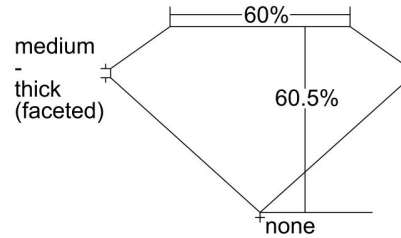

PROPORTIONS

Profile not to actual proportions