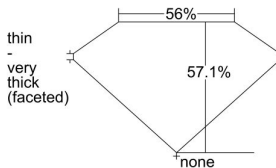

GIA®

FACSIMILE

GIA REPORT 6322175414

Verify this report at GIA.edu

GIA NATURAL DIAMOND DOSSIER®

March 11, 2019
GIA Report Number 6322175414
Shape and Cutting Style ..... Heart Brilliant
Measurements ..... 4.51 x 5.23 x 2.99 mm

GRADING RESULTS

Carat Weight ..... 0.42 carat
Color Grade ..... D
Clarity Grade VS1

ADDITIONAL GRADING INFORMATION

Polish ..... Excellent
Symmetry ..... Very Good
Fluorescence ..... None
Clarity Characteristics ..... Cloud, Cavity
Inscription(s): GIA 6322175414

PROPORTIONS

Profile not to actual proportions

GRADING SCALES

GIA COLOR SCALE		GIA CLARITY SCALE			
COLORLESS	D	VERY VERY SLIGHTLY INCLUDED	FLAWLESS		
	E		INTERNALLY FLAWLESS		
	F	VERY SLIGHTLY INCLUDED	VVS₁		
	G		VVS₂		
	H		VS₁		
	NEAR COLORLESS	I	SLIGHTLY INCLUDED	VS₂	
		J		SI₁	
		FAINT	K	INCLUDED	SI₂
			L		I₁
			M		I₂
VERT LIGHT	N	INCLUDED	I₃		
	O				
	P				
	Q				
	R				
	S				
	T				
LIGHT	U				
	V				
	W				
	X				
Y					
Z