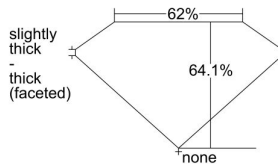

GIA®

FACSIMILE

GIA REPORT 6315764541

Verify this report at GIA.edu

GIA NATURAL DIAMOND DOSSIER®

January 24, 2019
GIA Report Number 6315764541
Shape and Cutting Style ..... Oval Brilliant
Measurements ..... 5.30 x 3.70 x 2.37 mm

GRADING RESULTS

Carat Weight ..... 0.30 carat
Color Grade ..... F
Clarity Grade SI1

ADDITIONAL GRADING INFORMATION

Polish ..... Excellent
Symmetry ..... Good
Fluorescence ..... None
Clarity Characteristics ..... Feather, Crystal
Inscription(s): GIA 6315764541

PROPORTIONS

Profile not to actual proportions

GRADING SCALES

GIA COLOR SCALE		GIA CLARITY SCALE			
COLORLESS	D	VERY VERY SLIGHTLY INCLUDED	FLAWLESS		
	E		INTERNALLY FLAWLESS		
	F	VERY SLIGHTLY INCLUDED	VVS₁		
	G		VVS₂		
	H		VS₁		
	NEAR COLORLESS	I	SLIGHTLY INCLUDED	VS₂	
		J		SI₁	
		FAINT	K	INCLUDED	SI₂
			L		I₁
			M		I₂
VERT LIGHT	N	INCLUDED	I₃		
	O				
	P				
	Q				
	R				
LIGHT	S				
	T				
	U				
	V				
	W				
X					
Y					
Z