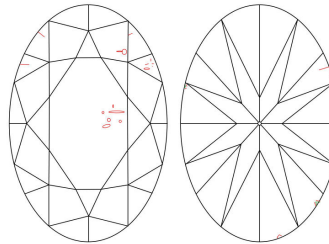

GIA NATURAL DIAMOND GRADING REPORT

January 05, 2019  
 GIA Report Number ..... 631555247  
 Shape and Cutting Style ..... Oval Brilliant  
 Measurements ..... 9.66 x 7.18 x 4.55 mm

GRADING RESULTS

Carat Weight ..... 2.01 carat  
 Color Grade ..... H  
 Clarity Grade ..... SI1

ADDITIONAL GRADING INFORMATION

Polish ..... Excellent  
 Symmetry ..... Very Good  
 Fluorescence ..... None

Inscription(s): GIA 631555247

**Comments:** Clouds are not shown. Pinpoints are not shown.

PROPORTIONS

Profile not to actual proportions

CLARITY CHARACTERISTICS

KEY TO SYMBOLS\*

-  Feather
-  Crystal
-  Needle
-  Indented Natural

\* Red symbols denote internal characteristics (inclusions). Green or black symbols denote external characteristics (blemishes). Diagram is an approximate representation of the diamond, and symbols shown indicate type, position, and approximate size of clarity characteristics. All clarity characteristics may not be shown. Details of finish are not shown.