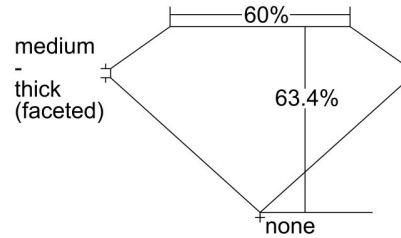

GIA NATURAL DIAMOND GRADING REPORT

January 05, 2019  
 GIA Report Number ..... 631555247  
 Shape and Cutting Style ..... Oval Brilliant  
 Measurements ..... 9.66 x 7.18 x 4.55 mm

GRADING RESULTS

Carat Weight ..... 2.01 carat  
 Color Grade ..... H  
 Clarity Grade ..... SI1

Profile not to actual proportions

CLARITY CHARACTERISTICS

KEY TO SYMBOLS\*

-  Feather
-  Crystal
-  Needle
-  Indented Natural

\* Red symbols denote internal characteristics (inclusions). Green or black symbols denote external characteristics (blemishes). Diagram is an approximate representation of the diamond, and symbols shown indicate type, position, and approximate size of clarity characteristics. All clarity characteristics may not be shown. Details of finish are not shown.