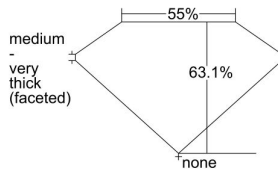

GIA®

FACSIMILE

GIA REPORT 6315270623

Verify this report at GIA.edu

GIA NATURAL DIAMOND DOSSIER®

November 12, 2018
GIA Report Number 6315270623
Shape and Cutting Style ..... Oval Brilliant
Measurements ..... 5.85 x 4.05 x 2.56 mm

GRADING RESULTS

Carat Weight ..... 0.41 carat
Color Grade ..... J
Clarity Grade VS1

ADDITIONAL GRADING INFORMATION

Polish ..... Excellent
Symmetry ..... Very Good
Fluorescence ..... Faint
Clarity Characteristics..... Cloud, Needle, Pinpoint
Inscription(s): GIA 6315270623

PROPORTIONS

Profile not to actual proportions

GRADING SCALES

GIA COLOR SCALE		GIA CLARITY SCALE			
COLORLESS	D	VERY VERY SLIGHTLY INCLUDED	FLAWLESS		
	E		INTERNALLY FLAWLESS		
	F		VVS₁		
	G		VVS₂		
	NEAR COLORLESS	H	VERY SLIGHTLY INCLUDED	VS₁	
		I		VS₂	
		FAINT	J	SLIGHTLY INCLUDED	I₁
			K		I₂
	L		I₃		
	LIGHT		M	INCLUDED	
N					
O					
P					
Q					
R