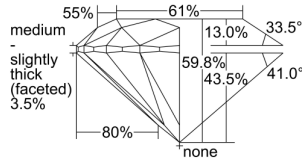

GIA®

FACSIMILE

GIA REPORT 6315228976

Verify this report at GIA.edu

GIA NATURAL DIAMOND DOSSIER®

November 07, 2018
GIA Report Number 6315228976
Shape and Cutting Style ..... Round Brilliant
Measurements ..... 4.35 - 4.36 x 2.60 mm

GRADING RESULTS

Carat Weight ..... 0.30 carat
Color Grade ..... E
Clarity Grade VVS2
Cut Grade ..... Excellent

ADDITIONAL GRADING INFORMATION

Polish ..... Excellent
Symmetry ..... Excellent
Fluorescence ..... Strong Blue
Clarity Characteristics..... Pinpoint, Internal Graining, Indented
Natural

Inscription(s): GIA 6315228976

PROPORTIONS

Profile to actual proportions

GRADING SCALES

GIA COLOR SCALE	GIA CLARITY SCALE	GIA CUT SCALE
D	FLAWLESS	EXCELLENT
E	FLAWLESS	
F	INTERNALLY FLAWLESS	VERY GOOD
G	VVS₁	
H	VVS₂	GOOD
I	VS₁	
J	VS₂	FAIR
K	SI₁	
L	SI₂	POOR
M	I₁	
N	I₂	
O	I₃	
P		
Q		
R		
S		
T		
U		
V		
W		
X		
Y		
Z