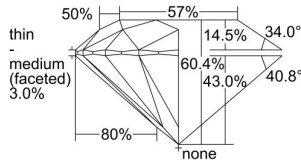

GIA®

FACSIMILE

GIA REPORT 6312841431

Verify this report at GIA.edu

GIA NATURAL DIAMOND DOSSIER®

February 01, 2019
GIA Report Number 6312841431
Shape and Cutting Style ..... Round Brilliant
Measurements ..... 3.66 - 3.68 x 2.22 mm

GRADING RESULTS

Carat Weight ..... 0.18 carat
Color Grade ..... F
Clarity Grade VVS2
Cut Grade ..... Excellent

ADDITIONAL GRADING INFORMATION

Polish ..... Excellent
Symmetry ..... Very Good
Fluorescence ..... None
Clarity Characteristics ..... Cloud, Feather, Pinpoint
Inscription(s): GIA 6312841431

PROPORTIONS

Profile to actual proportions

GRADING SCALES

GIA COLOR SCALE	GIA CLARITY SCALE	GIA CUT SCALE	
D	FLAWLESS	EXCELLENT	
E	INTERNALLY FLAWLESS		
F		VVS₁	VERY GOOD
G	VVS₂		
H	VS₁	GOOD	
I	VS₂		
J	SI₁	FAIR	
K	SI₂		
L	I₁	POOR	
M	I₂		
N	I₃		
O			
P			
Q			
R			
S			
T			
U			
V			
W			
X			
Y			
Z