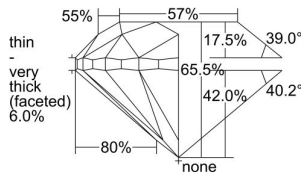

GIA®

FACSIMILE

GIA REPORT 6312369612

Verify this report at GIA.edu

GIA NATURAL DIAMOND DOSSIER®

December 04, 2018
GIA Report Number 6312369612
Shape and Cutting Style ..... Round Brilliant
Measurements ..... 4.88 - 4.92 x 3.21 mm

GRADING RESULTS

Carat Weight ..... 0.50 carat
Color Grade ..... F
Clarity Grade I1
Cut Grade ..... Good

ADDITIONAL GRADING INFORMATION

Polish ..... Very Good
Symmetry ..... Very Good
Fluorescence ..... Medium Blue
Clarity Characteristics ..... Crystal
Inscription(s): GIA 6312369612

PROPORTIONS

Profile to actual proportions