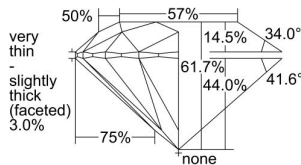

GIA®

FACSIMILE

GIA REPORT 6312356415

Verify this report at GIA.edu

GIA NATURAL DIAMOND DOSSIER®

December 03, 2018
GIA Report Number 6312356415
Shape and Cutting Style ..... Round Brilliant
Measurements ..... 3.64 - 3.66 x 2.25 mm

GRADING RESULTS

Carat Weight ..... 0.18 carat
Color Grade ..... D
Clarity Grade VS1
Cut Grade ..... Very Good

ADDITIONAL GRADING INFORMATION

Polish ..... Excellent
Symmetry ..... Excellent
Fluorescence ..... None
Clarity Characteristics..... Crystal, Cloud, Pinpoint
Inscription(s): GIA 6312356415

PROPORTIONS

Profile to actual proportions