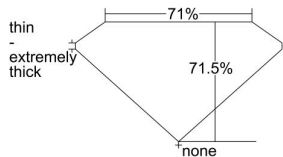

GIA®

FACSIMILE

GIA REPORT 6312354484

Verify this report at GIA.edu

GIA NATURAL DIAMOND DOSSIER®

November 29, 2018
GIA Report Number 6312354484
Shape and Cutting Style ..... Square Modified Brilliant
Measurements ..... 3.19 x 3.08 x 2.20 mm

GRADING RESULTS

Carat Weight ..... 0.18 carat
Color Grade ..... D
Clarity Grade VS1

ADDITIONAL GRADING INFORMATION

Polish ..... Excellent
Symmetry ..... Good
Fluorescence ..... None
Clarity Characteristics ..... Feather, Pinpoint
Inscription(s): GIA 6312354484

PROPORTIONS

Profile not to actual proportions

GRADING SCALES

GIA COLOR SCALE		GIA CLARITY SCALE	
COLORLESS	D	VERY VERY SLIGHTLY INCLUDED	FLAWLESS
	E		INTERNALLY FLAWLESS
	F		VVS₁
	G		VVS₂
	H		VS₁
	I		VS₂
	J		SI₁
	K		SI₂
	L		I₁
	M		I₂
NEAR COLORLESS	N	SLIGHTLY INCLUDED	I₃
	O		
	P		
	Q		
FAINT	R		
	S		
	T		
	U		
VERT LIGHT	V		
	W		
	X		
	Y		
LIGHT	Z