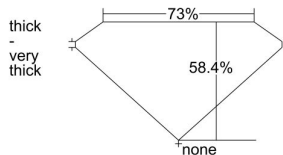

GIA®

FACSIMILE

GIA REPORT 6312354139

Verify this report at GIA.edu

GIA NATURAL DIAMOND DOSSIER®

November 29, 2018
GIA Report Number 6312354139
Shape and Cutting Style ..... Square Modified Brilliant
Measurements ..... 3.46 x 3.44 x 2.01 mm

GRADING RESULTS

Carat Weight ..... 0.21 carat
Color Grade ..... G
Clarity Grade VVS1

ADDITIONAL GRADING INFORMATION

Polish ..... Excellent
Symmetry ..... Good
Fluorescence ..... None
Clarity Characteristics ..... Chip, Feather
Inscription(s): GIA 6312354139

PROPORTIONS

Profile not to actual proportions

GRADING SCALES

GIA COLOR SCALE		GIA CLARITY SCALE			
COLORLESS	D	VERY VERY SLIGHTLY INCLUDED	FLAWLESS		
	E		INTERNALLY FLAWLESS		
	F	VERY SLIGHTLY INCLUDED	VVS₁		
	G		VVS₂		
	H		VS₁		
	NEAR COLORLESS	I	SLIGHTLY INCLUDED	VS₂	
		J		SI₁	
		FAINT	K	INCLUDED	SI₂
			L		I₁
			M		I₂
N			I₃		
VERT LIGHT	O	INCLUDED			
	P				
	Q				
	R				
	S				
	T				
LIGHT	U				
	V				
	W				
	X				
Y					
Z