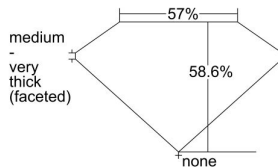

GIA®

FACSIMILE

GIA REPORT 6311735653

Verify this report at GIA.edu

GIA NATURAL DIAMOND DOSSIER®

January 21, 2019
GIA Report Number 6311735653
Shape and Cutting Style ..... Heart Brilliant
Measurements ..... 4.64 x 5.42 x 3.17 mm

GRADING RESULTS

Carat Weight ..... 0.50 carat
Color Grade ..... E
Clarity Grade VVS2

ADDITIONAL GRADING INFORMATION

Polish ..... Excellent
Symmetry ..... Good
Fluorescence ..... Faint
Clarity Characteristics ..... Pinpoint, Indented Natural
Inscription(s): GIA 6311735653

PROPORTIONS

Profile not to actual proportions

GRADING SCALES

GIA COLOR SCALE		GIA CLARITY SCALE		
NEAR COLORLESS	D	VERY VERY SLIGHTLY INCLUDED	FLAWLESS	
	E		INTERNALLY FLAWLESS	
	F	VERY SLIGHTLY INCLUDED	VVS₁	
	G		VVS₂	
	H		VS₁	
	FAINT	I	SLIGHTLY INCLUDED	VS₂
		J		SI₁
		K	INCLUDED	SI₂
		L		I₁
		M		I₂
LIGHT	N		I₃	
	O			
	P			
	Q			
	R			
	S			
	T			
	U			
	V			
	W			
	X			
	Y			
	Z