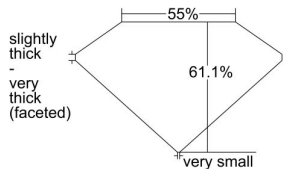

GIA®

FACSIMILE

GIA REPORT 6311672424

Verify this report at GIA.edu

GIA NATURAL DIAMOND DOSSIER®

January 18, 2019
GIA Report Number 6311672424
Shape and Cutting Style ..... Oval Brilliant
Measurements ..... 7.01 x 4.88 x 2.98 mm

GRADING RESULTS

Carat Weight ..... 0.70 carat
Color Grade ..... F
Clarity Grade VS1

ADDITIONAL GRADING INFORMATION

Polish ..... Very Good
Symmetry ..... Very Good
Fluorescence ..... None
Clarity Characteristics ..... Indented Natural, Cloud
Inscription(s): GIA 6311672424

PROPORTIONS

Profile not to actual proportions

GRADING SCALES

GIA COLOR SCALE		GIA CLARITY SCALE			
COLORLESS	D	VERY VERY SLIGHTLY INCLUDED	FLAWLESS		
	E		INTERNALLY FLAWLESS		
	F	VERY SLIGHTLY INCLUDED	VVS₁		
	G		VVS₂		
	H		VS₁		
	NEAR COLORLESS	I	SLIGHTLY INCLUDED	VS₂	
		J		SI₁	
		FAINT	K	INCLUDED	SI₂
			L		I₁
			M		I₂
VERTICALLY FAINT	N	INCLUDED	I₃		
	O				
	P				
	Q				
	R				
LIGHT	S				
	T				
	U				
	V				
	W				
X					
Y					
Z