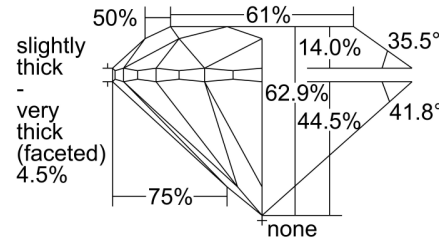

GIA NATURAL DIAMOND GRADING REPORT

September 28, 2018

GIA Report Number 6305238395

Shape and Cutting Style Round Brilliant

Measurements 6.30 - 6.33 x 3.97 mm

GRADING RESULTS

Carat Weight 1.00 carat

Color Grade I

Clarity Grade SI2

Cut Grade Good

ADDITIONAL GRADING INFORMATION

Polish Excellent

Symmetry Very Good

Fluorescence None

Inscription(s): GIA 6305238395

Comments: Additional clouds are not shown. Pinpoints are not shown.

PROPORTIONS

Profile to actual proportions

CLARITY CHARACTERISTICS

KEY TO SYMBOLS*

-  Feather
-  Crystal
-  Cloud
-  Indented Natural
-  Natural

* Red symbols denote internal characteristics (inclusions). Green or black symbols denote external characteristics (blemishes). Diagram is an approximate representation of the diamond, and symbols shown indicate type, position, and approximate size of clarity characteristics. All clarity characteristics may not be shown. Details of finish are not shown.