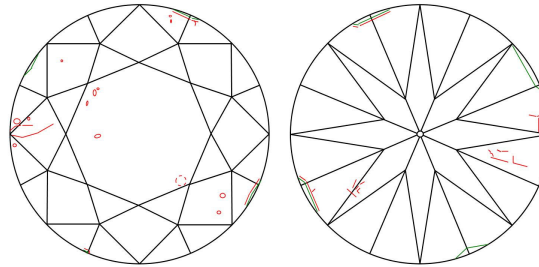

GIA NATURAL DIAMOND GRADING REPORT

September 28, 2018

GIA Report Number 6305238395

Shape and Cutting Style Round Brilliant

Measurements 6.30 - 6.33 x 3.97 mm

GRADING RESULTS

Carat Weight 1.00 carat

Color Grade I

Clarity Grade SI2

Cut Grade Good

ADDITIONAL GRADING INFORMATION

Polish Excellent

Symmetry Very Good

Fluorescence None

Inscription(s): GIA 6305238395

Comments: Additional clouds are not shown. Pinpoints are not shown.

PROPORTIONS

Profile to actual proportions

CLARITY CHARACTERISTICS

KEY TO SYMBOLS*

-  Feather
-  Crystal
-  Cloud
-  Indented Natural
-  Natural

* Red symbols denote internal characteristics (inclusions). Green or black symbols denote external characteristics (blemishes). Diagram is an approximate representation of the diamond, and symbols shown indicate type, position, and approximate size of clarity characteristics. All clarity characteristics may not be shown. Details of finish are not shown.