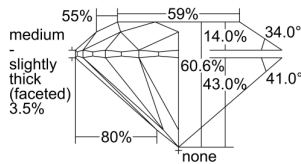

GIA®

FACSIMILE

GIA REPORT 6302881486

Verify this report at GIA.edu

GIA NATURAL DIAMOND DOSSIER®

October 11, 2018
GIA Report Number **6302881486**
Shape and Cutting Style ..... **Round Brilliant**
Measurements ..... **3.87 - 3.90 x 2.36 mm**

GRADING RESULTS

Carat Weight ..... **0.22 carat**
Color Grade ..... **D**
Clarity Grade **VS1**
Cut Grade ..... **Excellent**

ADDITIONAL GRADING INFORMATION

Polish ..... **Excellent**
Symmetry ..... **Excellent**
Fluorescence ..... **None**
Clarity Characteristics ..... **Crystal, Cloud**
Inscription(s): **GIA 6302881486**

PROPORTIONS

GRADING SCALES

GIA COLOR SCALE

COLORLESS	D
	E
	F
	G
	H
	I
	J
NEAR COLORLESS	K
	L
	M
	N
	O
	P
	R
	S
	T
	U
	V
	W
	X
	Y
LIGHT	Z

GIA CLARITY SCALE

FLAWLESS	VERY VERY SLIGHTLY INCLUDED	VS₁	VS₂	VS₁	VS₂	SL₁	SL₂	I₁	I₂	I₃			
											VERY SLIGHTLY INCLUDED	SLIGHTLY INCLUDED	INCLUDED

GIA CUT SCALE

EXCELLENT
VERY GOOD
GOOD
FAIR
POOR