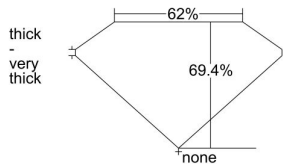

GIA®

FACSIMILE

GIA REPORT 6302773994

Verify this report at GIA.edu

GIA NATURAL DIAMOND DOSSIER®

October 12, 2018
GIA Report Number 6302773994
Shape and Cutting Style ..... Emerald Cut
Measurements ..... 5.25 x 3.72 x 2.58 mm

GRADING RESULTS

Carat Weight ..... 0.51 carat
Color Grade ..... G
Clarity Grade VS1

ADDITIONAL GRADING INFORMATION

Polish ..... Excellent
Symmetry ..... Very Good
Fluorescence ..... None
Clarity Characteristics ..... Cavity
Inscription(s): GIA 6302773994

PROPORTIONS

Profile not to actual proportions

GRADING SCALES

GIA COLOR SCALE		GIA CLARITY SCALE			
COLORLESS	D	VERY VERY SLIGHTLY INCLUDED	FLAWLESS		
	E		INTERNALLY FLAWLESS		
	F	VERY SLIGHTLY INCLUDED	VVS₁		
	G		VVS₂		
	H		VS₁		
	NEAR COLORLESS	I	SLIGHTLY INCLUDED	VS₂	
		J		SI₁	
		FAINT	K	INCLUDED	SI₂
			L		I₁
			M		I₂
VERTICALLY COLORLESS	N	INCLUDED	I₃		
	O				
	P				
	Q				
	R				
	S				
LIGHT	T				
	U				
	V				
	W				
	X				
	Y				
Z