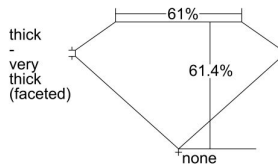

GIA®

FACSIMILE

GIA REPORT 6301264788

Verify this report at GIA.edu

GIA NATURAL DIAMOND DOSSIER®

August 28, 2018
GIA Report Number 6301264788
Shape and Cutting Style ..... Marquise Brilliant
Measurements ..... 7.46 x 3.86 x 2.37 mm

GRADING RESULTS

Carat Weight ..... 0.40 carat
Color Grade ..... D
Clarity Grade VVS1

ADDITIONAL GRADING INFORMATION

Polish ..... Excellent
Symmetry ..... Excellent
Fluorescence ..... Faint
Clarity Characteristics ..... Pinpoint
Inscription(s): GIA 6301264788

PROPORTIONS

Profile not to actual proportions

GRADING SCALES

GIA COLOR SCALE		GIA CLARITY SCALE			
COLORLESS	D	VERY VERY SLIGHTLY INCLUDED	FLAWLESS		
	E		INTERNALLY FLAWLESS		
	F	VERY SLIGHTLY INCLUDED	VVS₁		
	G		VVS₂		
	H		VS₁		
	NEAR COLORLESS	I	SLIGHTLY INCLUDED	VS₂	
		J		SI₁	
		FAINT	K	INCLUDED	SI₂
			L		I₁
			M		I₂
VERT LIGHT	N	LIGHT	I₃		
	O				
	P				
	Q				
	R				
	S