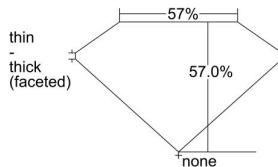

GIA®

FACSIMILE

GIA REPORT 6301174930

Verify this report at GIA.edu

GIA NATURAL DIAMOND DOSSIER®

August 16, 2018
GIA Report Number 6301174930
Shape and Cutting Style ..... Heart Brilliant
Measurements ..... 4.22 x 4.96 x 2.83 mm

GRADING RESULTS

Carat Weight ..... 0.34 carat
Color Grade ..... D
Clarity Grade VS1

ADDITIONAL GRADING INFORMATION

Polish ..... Very Good
Symmetry ..... Good
Fluorescence ..... None
Clarity Characteristics ..... Feather, Pinpoint
Inscription(s): GIA 6301174930

PROPORTIONS

Profile not to actual proportions

GRADING SCALES

GIA COLOR SCALE		GIA CLARITY SCALE			
COLORLESS	D	VERY VERY SLIGHTLY INCLUDED	FLAWLESS		
	E		INTERNALLY FLAWLESS		
	F	VERY SLIGHTLY INCLUDED	VVS₁		
	G		VVS₂		
	H		VS₁		
	NEAR COLORLESS	I	SLIGHTLY INCLUDED	VS₂	
		J		SI₁	
		FAINT	K	INCLUDED	SI₂
			L		I₁
			M		I₂
VERT LIGHT	N	INCLUDED	I₃		
	O				
	P				
	Q				
	R				
LIGHT	S				
	T				
	U				
	V				
	W				
	Z