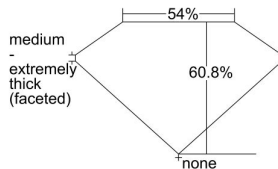

GIA®

FACSIMILE

GIA REPORT 6292477119

Verify this report at GIA.edu

GIA NATURAL DIAMOND DOSSIER®

June 15, 2018
GIA Report Number 6292477119
Shape and Cutting Style ..... Marquise Brilliant
Measurements ..... 9.00 x 4.60 x 2.80 mm

GRADING RESULTS

Carat Weight ..... 0.70 carat
Color Grade ..... E
Clarity Grade VS1

ADDITIONAL GRADING INFORMATION

Polish ..... Very Good
Symmetry ..... Good
Fluorescence ..... Faint
Clarity Characteristics ..... Etch Channel, Pinpoint
Inscription(s): GIA 6292477119

PROPORTIONS

Profile not to actual proportions

GRADING SCALES

GIA COLOR SCALE		GIA CLARITY SCALE			
COLORLESS	D	VERY VERY SLIGHTLY INCLUDED	FLAWLESS		
	E		INTERNALLY FLAWLESS		
	F	VERY SLIGHTLY INCLUDED	VVS₁		
	G		VVS₂		
	H		VS₁		
	NEAR COLORLESS	I	SLIGHTLY INCLUDED	VS₂	
		J		SI₁	
		FAINT	K	INCLUDED	SI₂
			L		I₁
			M		I₂
VERT LIGHT	N	LIGHT	I₃		
	O				
	P				
	Q				
	R