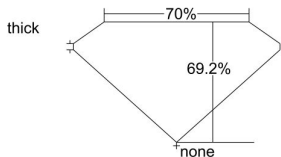

GIA®

FACSIMILE

GIA REPORT 6292310770

Verify this report at GIA.edu

GIA NATURAL DIAMOND DOSSIER®

June 04, 2018
GIA Report Number 6292310770
Shape and Cutting Style ..... Square Emerald Cut
Measurements ..... 5.28 x 5.20 x 3.60 mm

GRADING RESULTS

Carat Weight ..... 0.90 carat
Color Grade L
Clarity Grade VS1

ADDITIONAL GRADING INFORMATION

Polish ..... Excellent
Symmetry ..... Very Good
Fluorescence ..... None
Clarity Characteristics..... Crystal, Cloud, Pinpoint
Inscription(s): GIA 6292310770

PROPORTIONS

Profile not to actual proportions

GRADING SCALES

GIA COLOR SCALE		GIA CLARITY SCALE			
COLORLESS	D	VERY VERY SLIGHTLY INCLUDED	FLAWLESS		
	E		INTERNALLY FLAWLESS		
	F	VERY SLIGHTLY INCLUDED	VVS₁		
	G		VVS₂		
	H		VS₁		
	NEAR COLORLESS	I	SLIGHTLY INCLUDED	VS₂	
		J		SI₁	
		FAINT	K	INCLUDED	SI₂
			L		I₁
			M		I₂
VERY LIGHT	N	INCLUDED	I₃		
	O				
	P				
	Q				
	R				
LIGHT	S				
	T				
	U				
	V				
	W				
	X				
	Y				
	Z